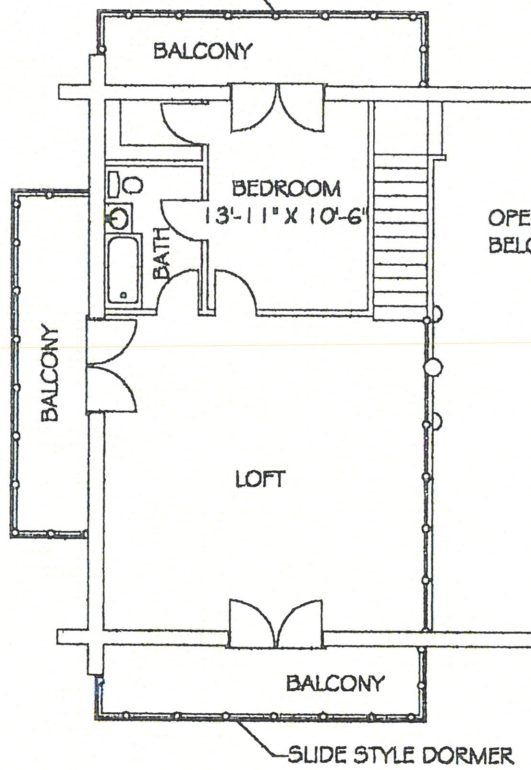

THE WABANAKI

SLIDE STYLE DORMER

MAIN FLOOR 1296 SQ FT

UPPER FLOOR 968 SQ FT

- OPTIONAL BALCONY
- OPTIONAL DORMER (REDUCED SPACE)
- OPTIONAL HIGH LIFT PORCH