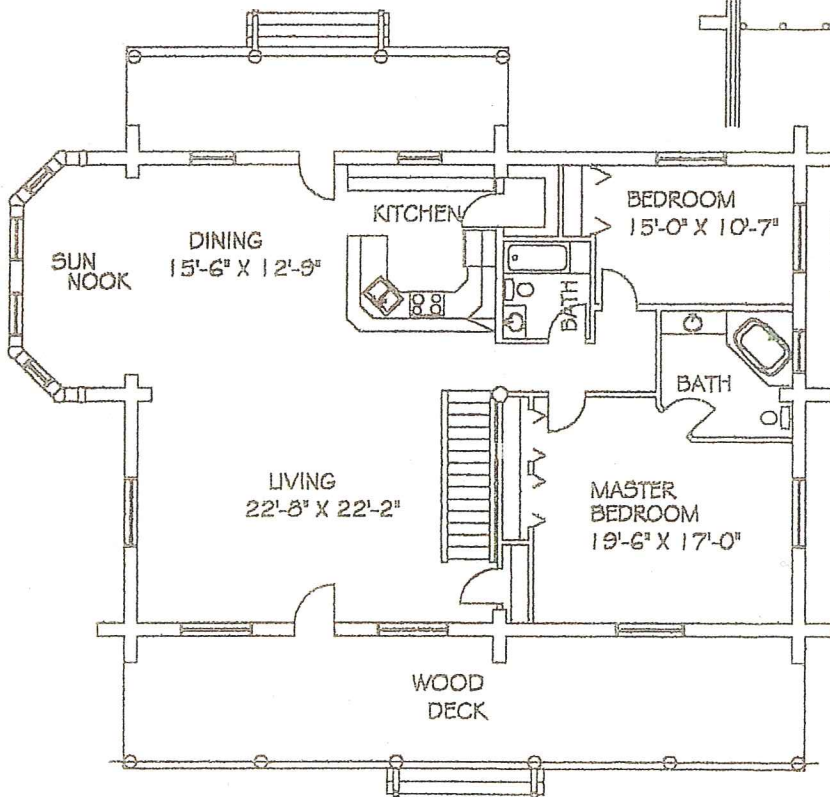

THE MUSKOGEE

UPPER FLOOR 1040 SQ FT

MAIN FLOOR 1800 SQ FT

°OPTIONAL SUN NOOK