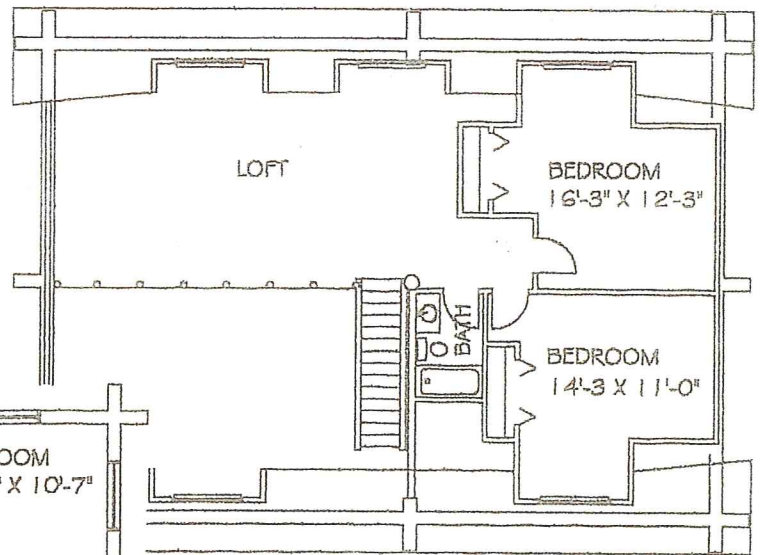

THE MUSKOGEE

UPPER FLOOR 1040 SQ FT

MAIN FLOOR 1800 SQ FT

°OPTIONAL SUN NOOK